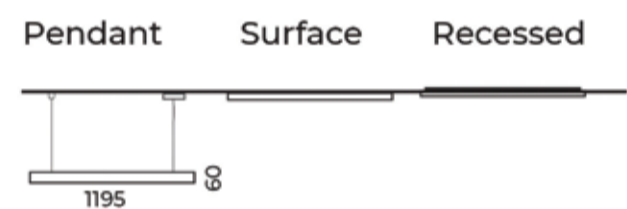

Single Line Diagram